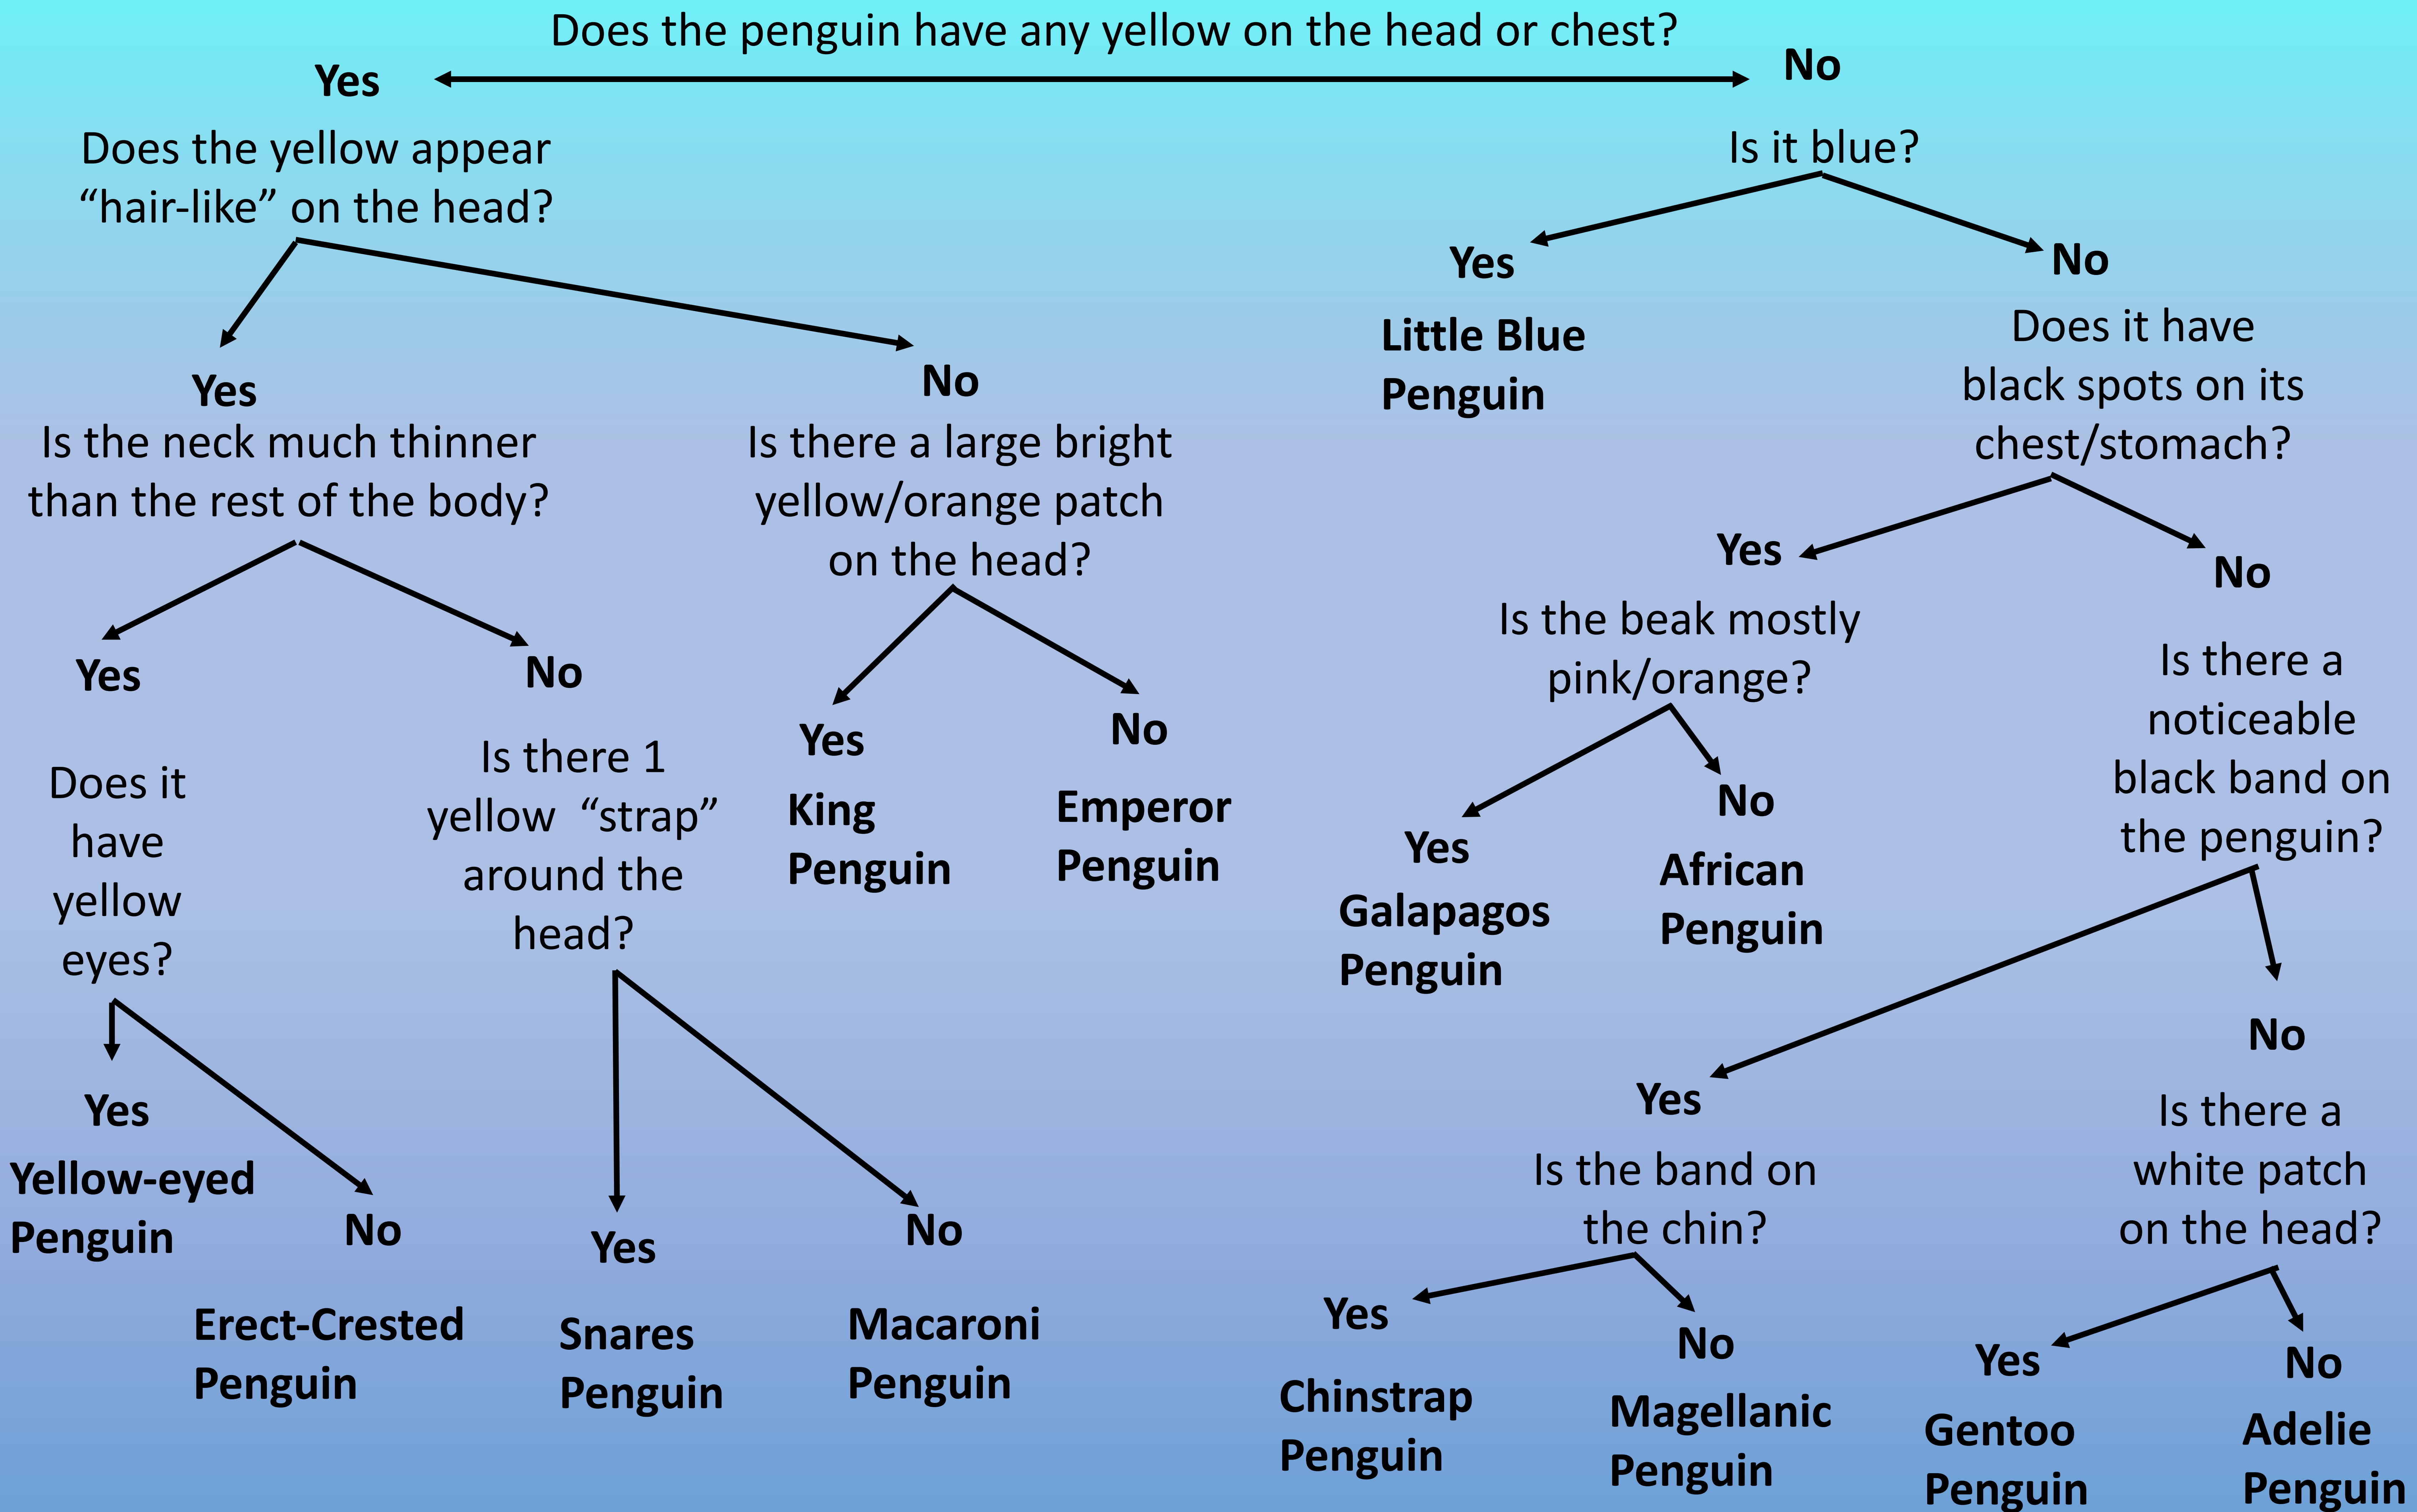

Who is at the Penguin Party?

Does the penguin have any yellow on the head or chest?

Yes

No

Does the yellow appear "hair-like" on the head?

Is it blue?

Yes

No

Yes

No

Little Blue Penguin

Does it have black spots on its chest/stomach?

Is the neck much thinner than the rest of the body?

Is there a large bright yellow/orange patch on the head?

Yes

No

Yes

No

King Penguin

Emperor Penguin

Is the beak mostly pink/orange?

Yes

No

Galapagos Penguin

No

Snares Penguin

Macaroni Penguin

Is the band on the chin?

Yes

No

Chinstrap Penguin

Magellanic Penguin